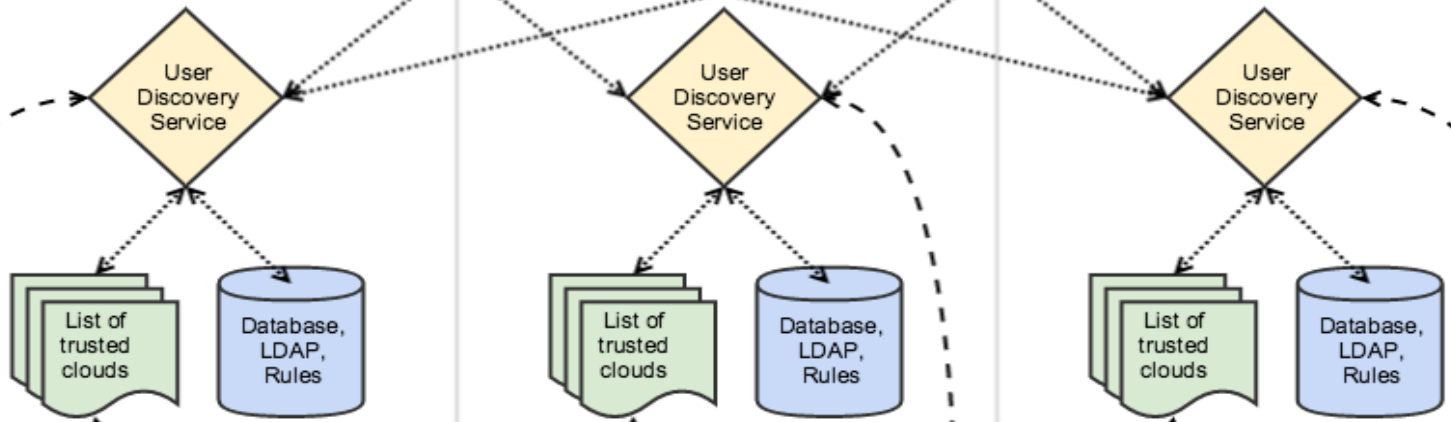

<https://bwsyncandshare.kit.edu>

lrz Sync+Share

- Operation of File Sync und Share Service by
 - LRZ for TUM, LMU and 11 more
 - RRZE for FAU and 6 more
- Mixed SSO via LDAP, DB and SAML (ECP)
- In production since Sep 2015

<https://syncandshare.lrz.de>

<https://faubox.rrze.uni-erlangen.de>

Enduser

Service provider

Service provider

Trust provider

Query User exists?
(signed)

Roadmap