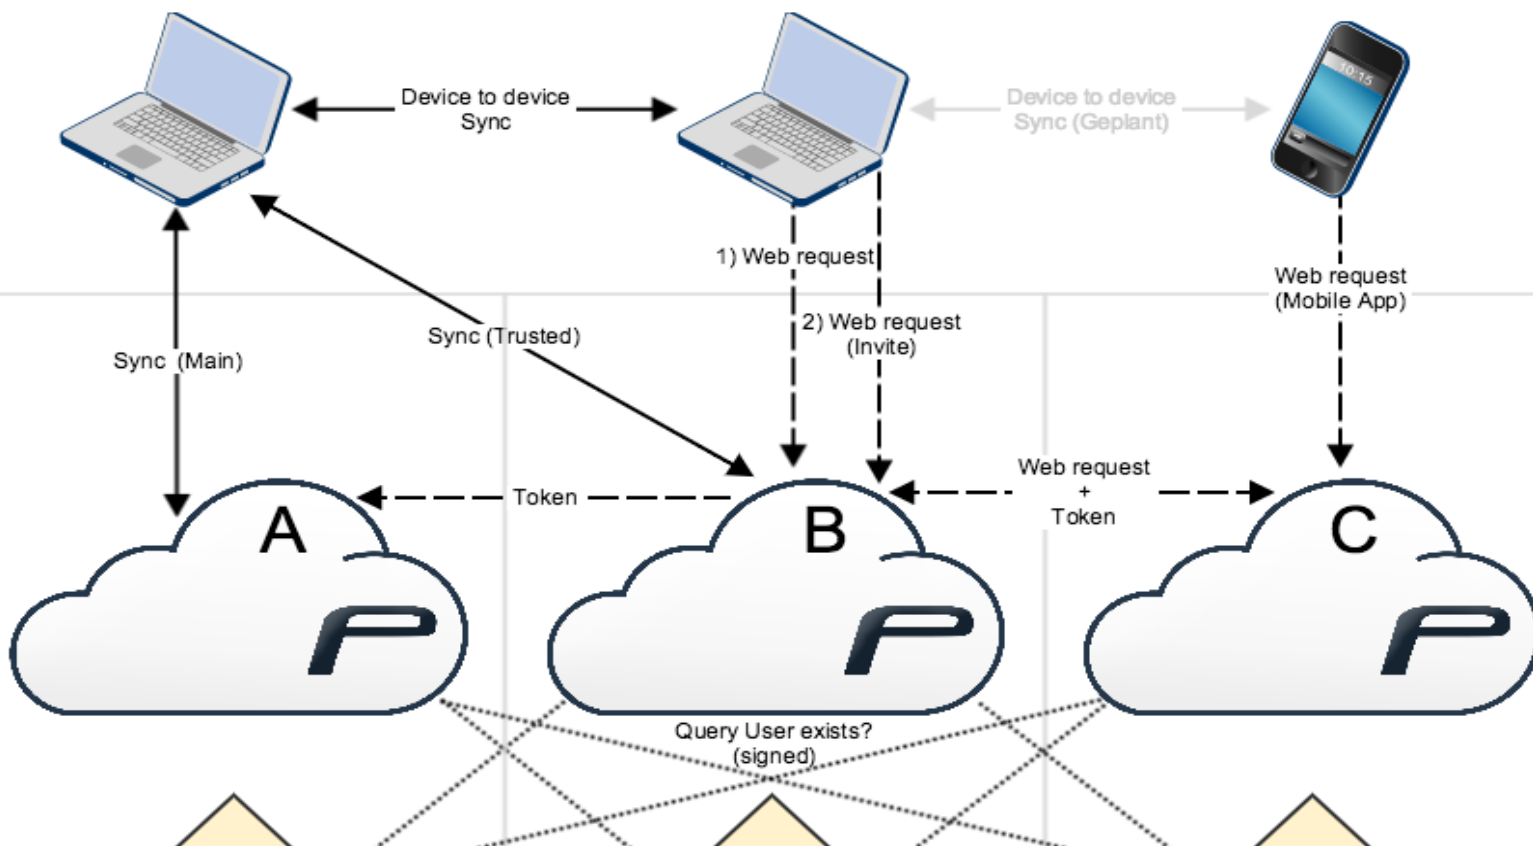

<https://bwsyncandshare.kit.edu>

lrz Sync+Share

- Operation of File Sync und Share Service by
 - LRZ for TUM, LMU and 11 more
 - RRZE for FAU and 6 more
- Mixed SSO via LDAP, DB and SAML (ECP)
- In production since Sep 2015

<https://syncandshare.lrz.de>

<https://faubox.rrze.uni-erlangen.de>

Enduser

Service provider

Service provider

Trust provider

Query User exists?
(signed)

Roadmap