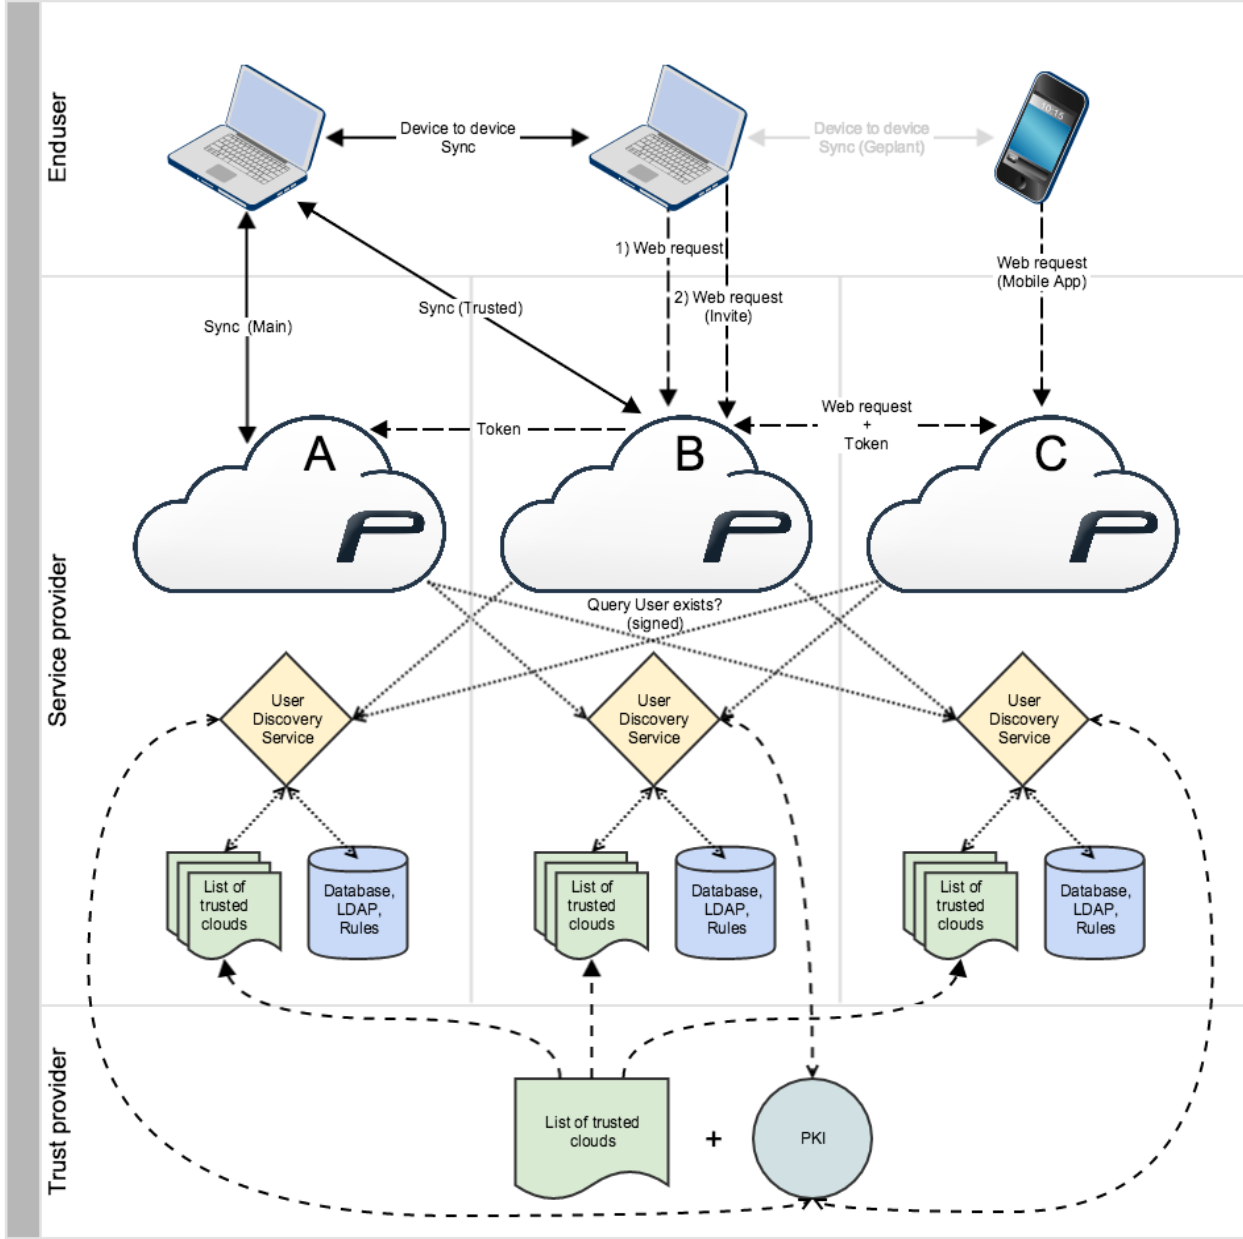

<https://bwsyncandshare.kit.edu>

lrz Sync+Share

- Operation of File Sync und Share Service by
 - LRZ for TUM, LMU and 11 more
 - RRZE for FAU and 6 more
- Mixed SSO via LDAP, DB and SAML (ECP)
- In production since Sep 2015

<https://syncandshare.lrz.de>

<https://faubox.rrze.uni-erlangen.de>

Enduser

Service provider

Service provider

Trust provider

Query User exists?
(signed)

Roadmap